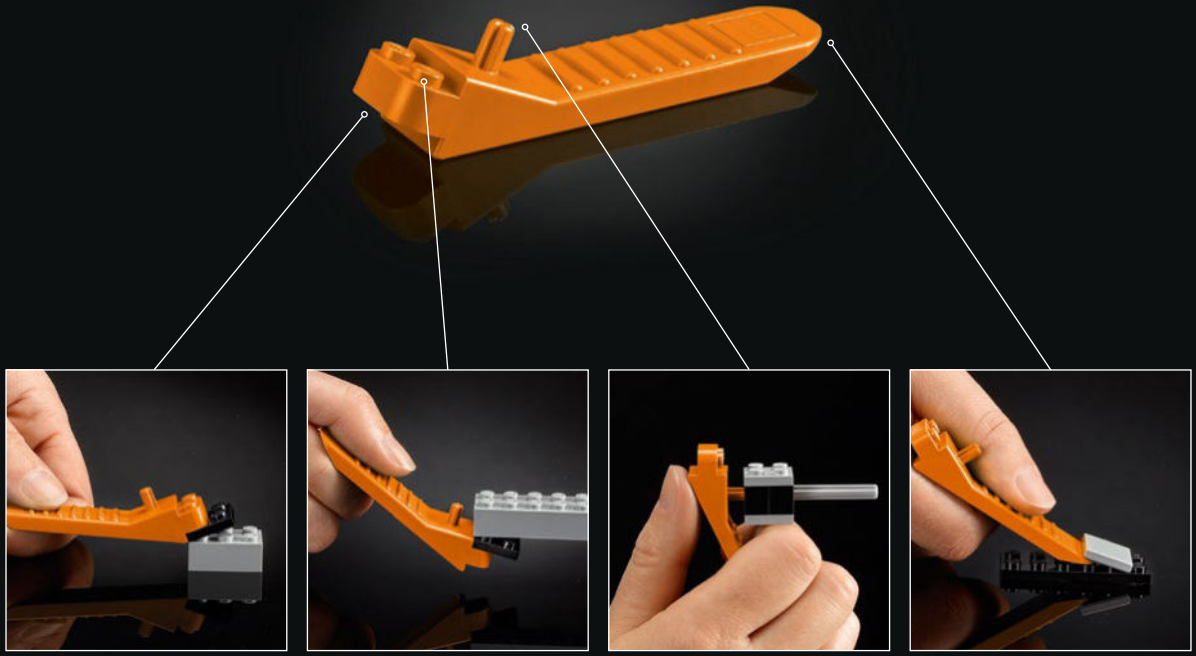

[LEGO.com/brickseparator](https://www.lego.com/brickseparator)